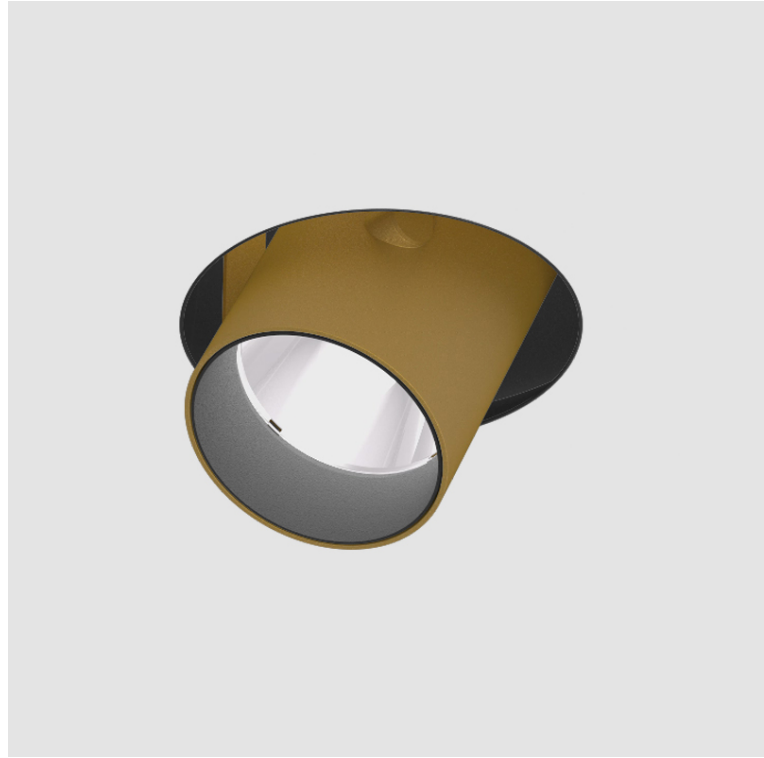

Fixture Finish: [SSR / BKV / CWI / CRY / HAB / UFT / ITA / RUA / FTG / MYG / LOD / PUS / FRO / FUP / KIA / POP / BLS / SPG / MEY / GOH / GUM / CHC / COM / ABZ / JAG / OBR / MOS / ROR](#)

Fixture Material: Aluminum Die Cast
Cut-out Measurements: 225mm / 8 7/8" x 225mm / 8 7/8"
Upon Request: Unique Sizes

ELECTRICAL

Lamp Type: LED (Zhaga Standard)
Input Wattage (W): 19.3 + 2.6
Total Output Wattage (W): 16.5 + 2.2
Dimming: Tri-Mode (Non-Dimming and Phase Dimming (120Vac only) and 0-10V Dimming)
Driver Included: No
Driver Location: Remote
Driver Type: Constant Current & Constant Voltage - Universal
Driver Class: Class 2
Input Voltage (V): 120 - 277
Output Voltage (V): 24
Constant Current (MA): 500

LED

Number of LEDs: 2
Color Temperature (°K): [2700 / 3000 / 3500 / 4000](#)
Max. Delivered Lumen (lm): 1515 / 1575 / 1673 / 1707
Nominal Lumen (lm): 2285 / 2375 / 2524 / 2575
CRI: >90 CRI
Lamp Life (hrs): 50000
Upon Request: Special Color Temperature

OPTICAL

Reflector: [12 / 16 / 32](#)
Optic: [Lens Pack - No Lens / Linear Spread Lens / Honeycomb / Spread Lens](#)
Adjustability: Rotational 355°; Tilt 45°
Upon Request: Special Beam Angles

RATINGS AND CERTIFICATIONS