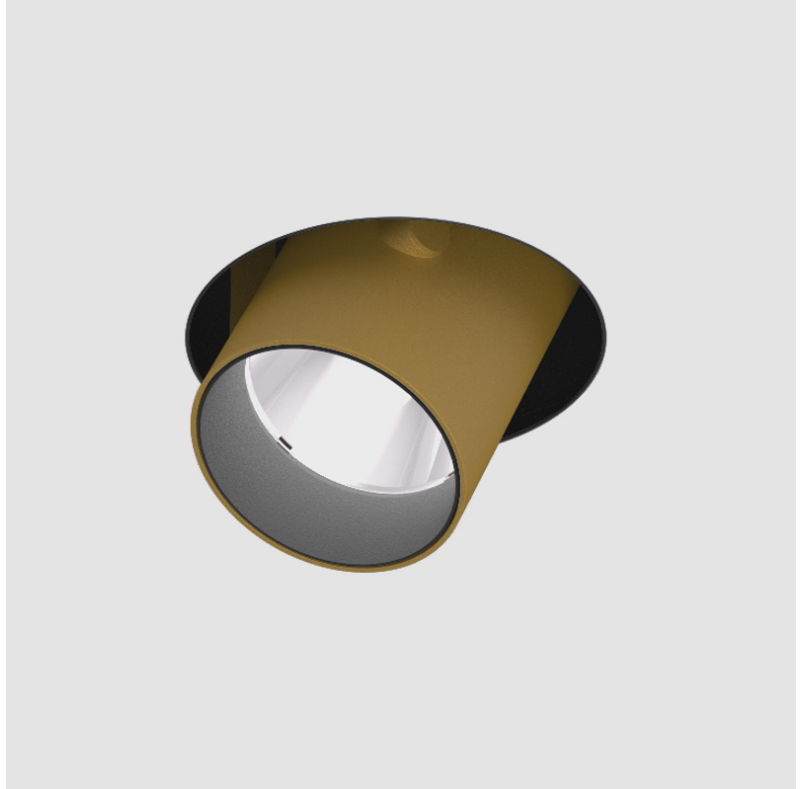

ELECTRICAL

Lamp Type: LED (Zhaga Standard)
Input Wattage (W): 20.9
Total Output Wattage (W): 18.7
Dimming: Tri-Mode (Non-Dimming and Phase Dimming (120Vac only) and 0-10V Dimming)
Driver Included: No
Driver Location: Recessed Housing
Driver Type: Constant Current - Universal
Driver Class: Class 2
Housing: See components
Input Voltage (V): 120 - 277
Constant Current (MA): 500

LED

Number of LEDs: 1
Color Temperature (°K): 2700 / 3000 / 3500 / 4000
Max. Delivered Lumen (lm): 1490 / 1530 / 1607 / 1640
CRI: >90 CRI
Lamp Life (hrs): 50000
Upon Request: Special Color Temperature

OPTICAL

Reflector: 16 / 32
Adjustability: Rotational 355°; Tilt 45°
Upon Request: Special Beam Angles

RATINGS AND CERTIFICATIONS

Available for international specifications by adding INT at the end of the existing Model #. For assistance on 'custom' specifications, contact zteam@zaneen.com. In a constant effort to supply the best product, we reserve the right to change specifications or materials without notice. The most recent specification sheets are found at zaneen.com
IP rating: IP20

145mm 5 11/16"	10 | 12 1/2 | 15 | 25mm 3/8" | 1/2" | 9/16" | 1"	225mm x 225mm 8 7/8" x 8 7/8"		355°	45°

A