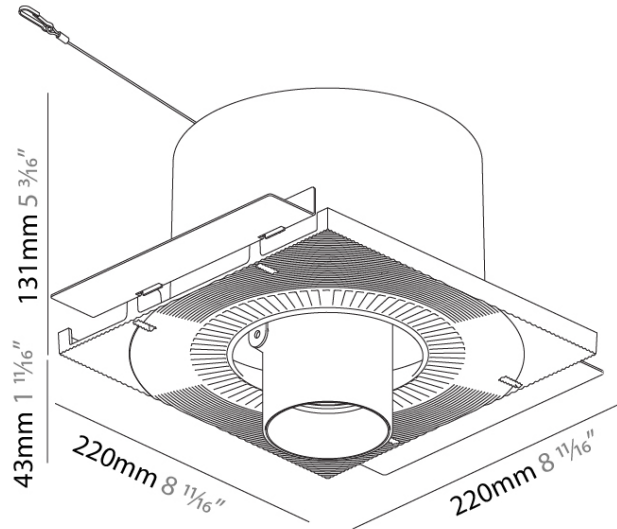

Fixture Finish: [SSR / BKV / CWI / CRY / HAB / UFT / ITA / RUA / FTG / MYG / LOD / PUS / FRO / FUP / KIA / POP / BLS / SPG / MEY / GOH / GUM / CHC / COM / ABZ / JAG / OBR / MOS / ROR](#)

Fixture Material: Aluminum Die Cast
Cut-out Measurements: 225mm / 8 7/8" x 225mm / 8 7/8"
Upon Request: Unique Sizes

ELECTRICAL

Lamp Type: LED (Zhaga Standard)
Input Wattage (W): 19.3 + 2.6
Total Output Wattage (W): 16.5 + 2.2
Dimming: Tri-Mode (Non-Dimming and Phase Dimming (120Vac only) and 0-10V Dimming)
Driver Included: No
Driver Location: Remote
Driver Type: Constant Current & Constant Voltage - Universal
Driver Class: Class 2
Input Voltage (V): 120 - 277
Output Voltage (V): 24
Constant Current (MA): 500

LED

Number of LEDs: 2
Color Temperature (°K): [2700 / 3000 / 3500 / 4000](#)
Max. Delivered Lumen (lm): 1515 / 1575 / 1673 / 1707
Nominal Lumen (lm): 2285 / 2375 / 2524 / 2575
CRI: >90 CRI
Lamp Life (hrs): 50000
Upon Request: Special Color Temperature

OPTICAL

Reflector: [12 / 16 / 32](#)
Optic: [Lens Pack - No Lens / Linear Spread Lens / Honeycomb / Spread Lens](#)
Adjustability: Rotational 355°; Tilt 45°
Upon Request: Special Beam Angles

RATINGS AND CERTIFICATIONS