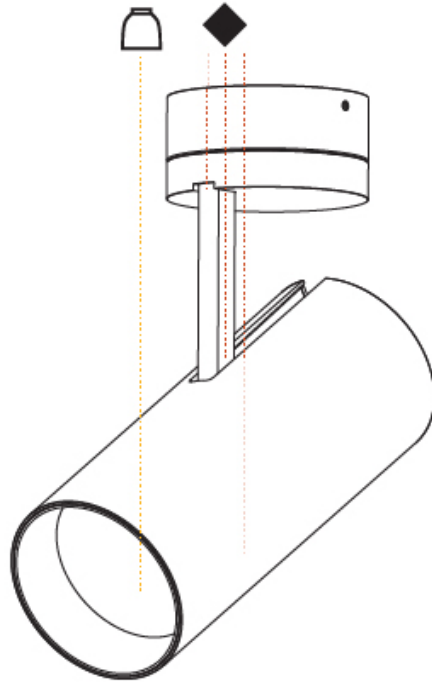

A3D116-

PROJECT

TYPE

SPECIFIER

QUANTITY

DATE