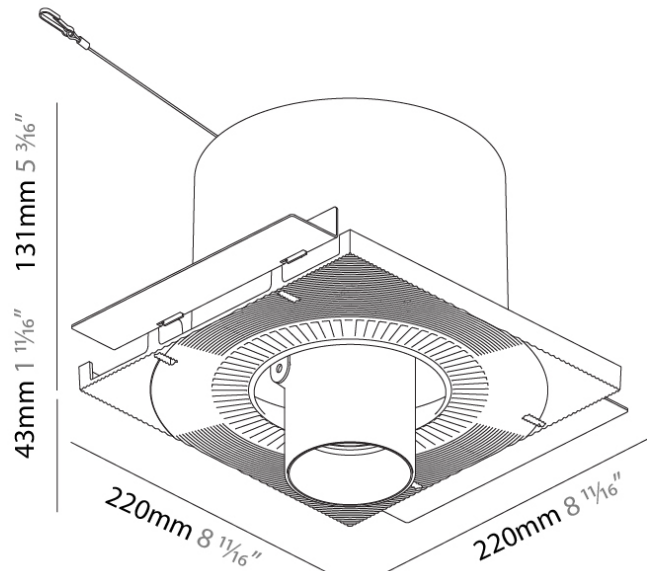

ELECTRICAL

Lamp Type: LED (Zhaga Standard)
Input Wattage (W): 20.9
Total Output Wattage (W): 18.7
Dimming: Tri-Mode (Non-Dimming and Phase Dimming (120Vac only) and 0-10V Dimming)
Driver Included: No
Driver Location: Recessed Housing
Driver Type: Constant Current - Universal
Driver Class: Class 2
Housing: See components
Input Voltage (V): 120 - 277
Constant Current (MA): 500

LED

Number of LEDs: 1
Color Temperature (°K): 2700 / 3000 / 3500 / 4000
Max. Delivered Lumen (lm): 1490 / 1530 / 1607 / 1640
CRI: >90 CRI
Lamp Life (hrs): 50000
Upon Request: Special Color Temperature

OPTICAL

Reflector: 16 / 32
Adjustability: Rotational 355°; Tilt 45°
Upon Request: Special Beam Angles

RATINGS AND CERTIFICATIONS

Available for international specifications by adding INT at the end of the existing Model #. For assistance on 'custom' specifications, contact zteam@zaneen.com. In a constant effort to supply the best product, we reserve the right to change specifications or materials without notice. The most recent specification sheets are found at zaneen.com
IP rating: IP20

145mm 5 11/16"	10 | 12 1/2 | 15 | 25mm 3/8" | 1/2" | 9/16" | 1"	225mm x 225mm 8 7/8" x 8 7/8"		355°	45°

A